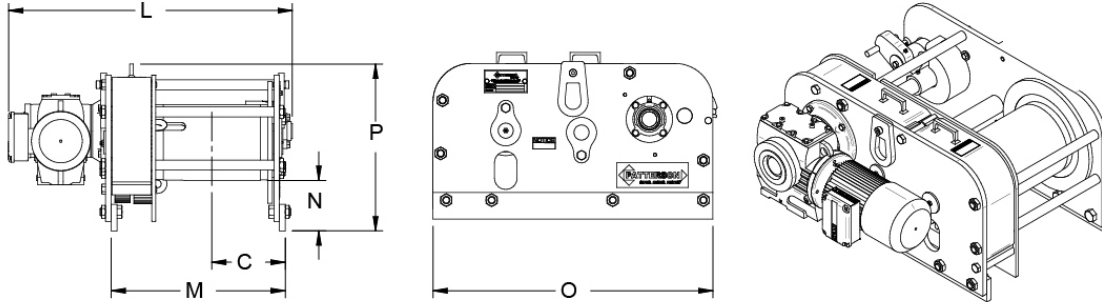

LOW PROFILE ELECTRIC WINCH

Specifications

Model*(WWP)	Drum Diameter	C	M	N	O	L	P	Net Weight	Shipping Weight
20LP-3.0	8.625"	5.66"	13.5"	7"	35"	26.62"	22.1"	830 lbs	880 lbs
30LP-5.0	10"	7.5"	17.62"	6.5"	35"	31.81"	21.94"	1,020 lbs	1,070 lbs
40LP-5.0	10"	9.72"	23"	6.66"	37"	37.5"	21.96"	1,415 lbs	1,465 lbs
40LP-7.5	10"	9.72"	23"	6.66"	37"	38.02"	21.96"	1,430 lbs	1,480 lbs
65LP-7.5	14"	9.53"	23.75"	7.25"	40"	38.83"	30.28"	2,140 lbs	2,190 lbs
65LP-12.5	14"	9.53"	23.75"	7.25"	40"	41.3"	30.28"	2,723 lbs	2,773 lbs

Drum Capacities

Model*(WWP)	1/2"	5/8"	3/4"	7/8"	1"	1 1/8"
20LP-3.0	220'	140'	100'	xx	xx	xx
30LP-5.0	xx	120'	85'	65'	xx	xx
40LP-5.0	xx	xx	180'	130'	100'	xx
40LP-7.5	xx	xx	180'	130'	100'	xx
65LP-7.5	xx	xx	xx	230'	180'	150'
65LP-12.5	xx	xx	xx	230'	180'	150'

*All performance data and specifications set forth in the above tables are guidelines. The referenced data and specifications were produced under controlled testing conditions and should be used as estimates only. Due to variability in individual operators, in weather, in towing conditions, and in various other factors, actual results may vary. In addition, for the purpose of installation, please verify all dimensions as the dimensions, specifications, data and other information contained in this brochure are subject to change at any time without notice.