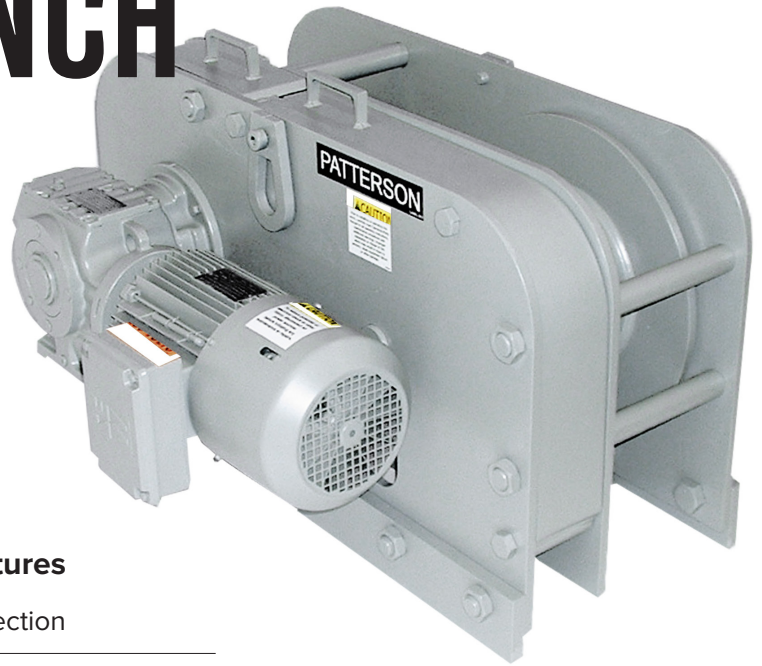

# LOW PROFILE ELECTRIC WINCH

## SHORT BUT MIGHTY

The Patterson Low Profile Electric Winch is compact, but exceptionally strong. With capacities ranging from 20 to 90 tons and optional galvanized construction, this winch can handle the job. It's designed for high line speed and high line pull, with motor sizes ranging from 3 to 10 horsepower and 208 V or 230/460 V 3-phase with thermostat relays – ask about our special marine motors.

The Patterson Low-Profile Electric Winch, designed for low height situations, prevents the wire from hitting the winch. Rope guards and gear shrouds protect the mechanism while preventing fouling and increasing safety. Plus, this winch employs fewer moving parts for reduced maintenance.

### Key Features

Wire Protection

Safe, Ergonomic Operation